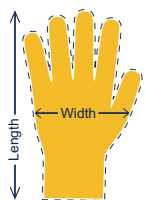

- DIY projects
- Landscaping
- Construction
- Driving
- Motorbike

TECHNICAL INSTRUCTIONS:

AVAILABLE SIZES

Material Type	Full Grain Leather
Thumb Type	Keystone
Cuff Type	Shirred elastic wris
Packaging	72 pairs a case
Pattern	Gunn Cutt

Product Dimensions:

	X-Small	Small	Medium	Large	X-Large	2X-Large
Glove Length				9.5		
Palm Width				5		

Barcodes:

Article/Size	Each	Inner Pack	Master Pack
W4-037 / L	 810060615294		